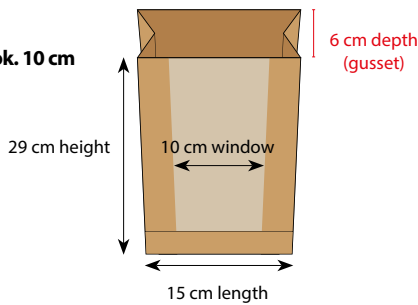

Dimensions:

77315

Foodcontainer rectangular
10,8 x 8 x 3 cm

65536

Baking cups
Ø 35 x 20 mm

72515

Paper bags with sidefold
15 + 6 x 29 cm ok. 10 cm

75434