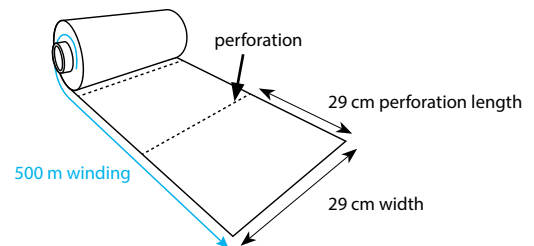

Foodcontainer rectangular transparent
125 ml

Parametres:

Material thickness:

µm = micrometer

Winding, perforation:

69220
Cling film perforated
29 x 29 cm x 500 m

Winding, width:

67403