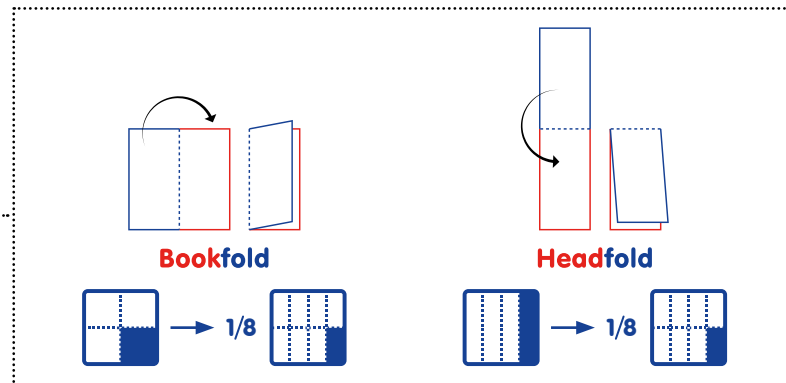

C Explanations and specifications

Package, interpackage and carton logistics:

For example:
70309 Dispenser napkins 1 x 9000 pcs = 1 package of 9000 pieces in carton (40 x 225 pcs = interpackage, only for information)
(40 x 225)

Dimensions:

72310
Paper doilies round
Ø 10 cm

72118
Paper doilies oval
18 x 13 cm

70155
Damask place mat
30 x 40 cm

88917
Table skirting PREMIUM
4 m x 72 cm

33301
Pillar candle
Ø 60 x 120 mm

Parameters:

Number of layers:

Dimension:

Napkin folding:

Napkin folding for dispensers:

Winding, perforation:

88617
Tablecover PREMIUM
yellow green
80 x 80 cm

Symbols:

Burning time under standard conditions

± 10 h