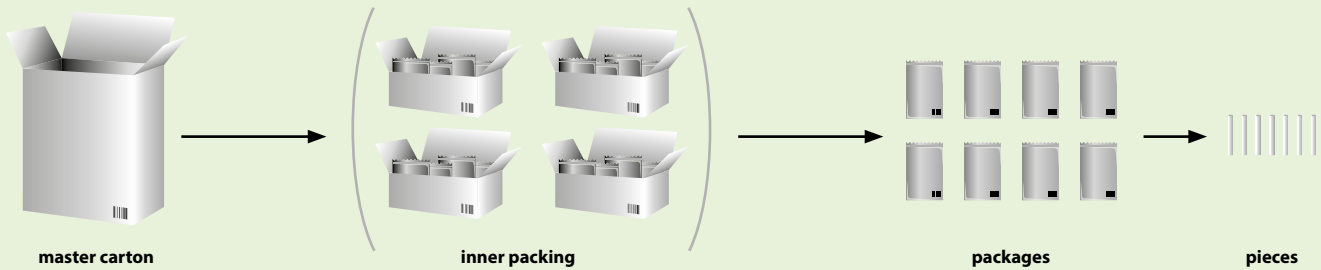

Deposit cup system

A8

A Explanations and specifications

Logistics and packaging:

 = carton  = carton with inner packing

For example:

66712 Wooden toothpicks  100 x 1000 pcs = 100 packages of 1000 pieces per carton

66711 Wooden toothpicks flat  480 x 500 pcs (20 x 24 pkg.) = 480 packages of 500 pieces per carton (20 inner packs of 24 packages)

Dimensions:

66703 Bamboo skewers
15 cm Ø 2,5 mm

79601 Menu tray
22,7 x 17,7 x 3 cm