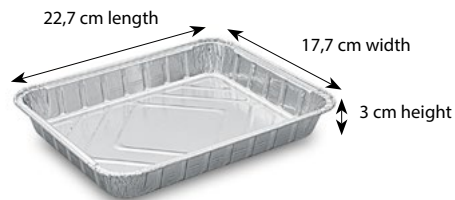

Deposit cup system

A8

A Explanations and specifications

Logistics and packaging:

 = carton  = carton with inner packing

For example:

66712 Wooden toothpicks  100 x 1000 pcs = 100 packages of 1000 pieces per carton

66711 Wooden toothpicks flat  480 x 500 pcs (20 x 24 pkg.) = 480 packages of 500 pieces per carton (20 inner packs of 24 packages)

Dimensions:

66703 Bamboo skewers
15 cm Ø 2,5 mm

79601 Menu tray
22,7 x 17,7 x 3 cm