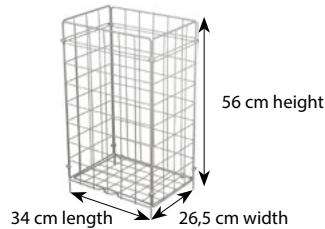

Dimensions:

68220
Chef hat paper, white
23 cm

60995
Wire waste paper basket, collapsible, white
34 x 26,5 x 56 cm

60685
Sanitary paper-bags
11 + 4 x 28 cm

60009
Paper towel folded ZZ, natural
25 x 23 cm

Parametres: